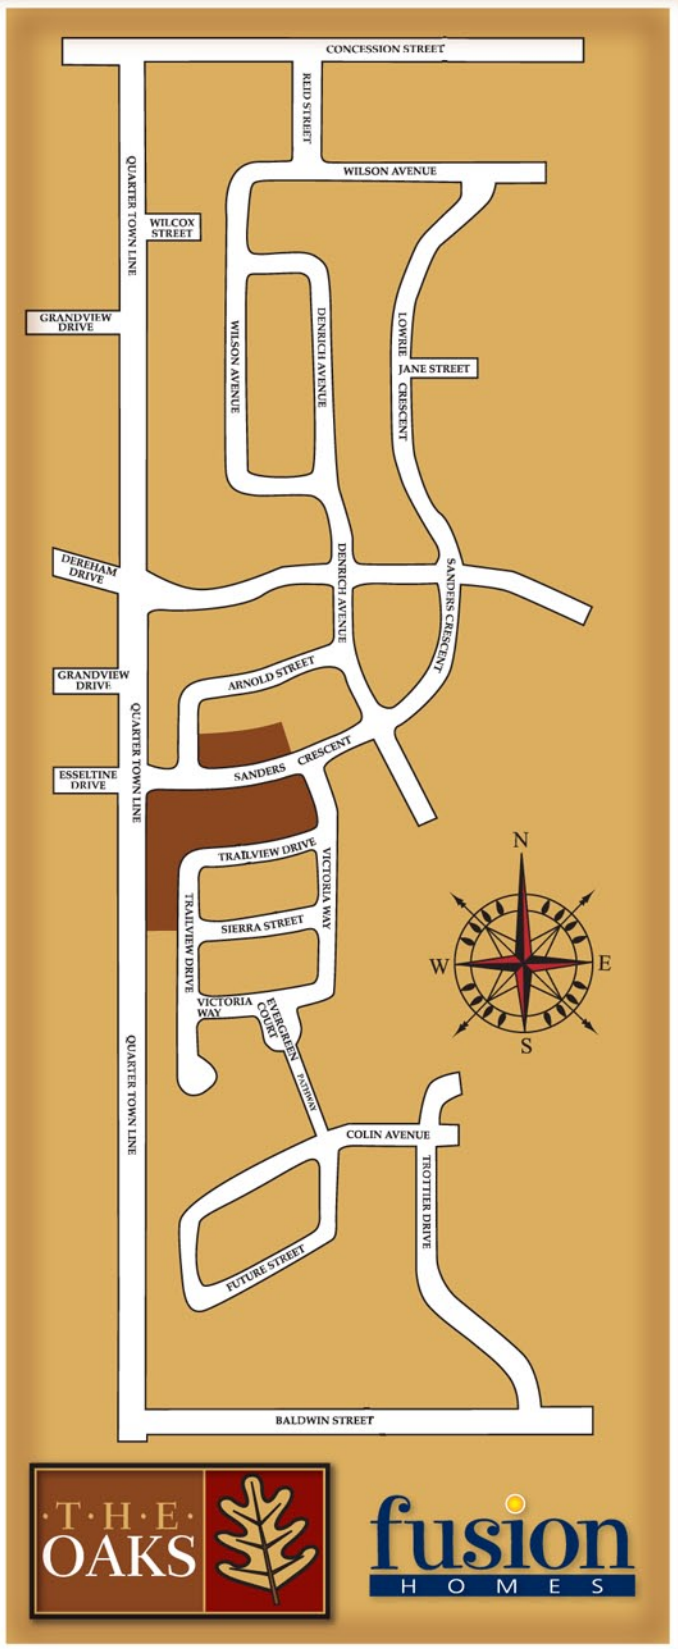

LEGEND

- 
 40 FT. LOTS
 DETACHED
 HOMES ON
 40' LOTS
- 
 HORIZON
 RAISED-RANCH
 TOWNHOMES
- 
 ECLIPSE
 RAISED-RANCH
 TOWNHOMES
- 
 STAFFORD
 2 STOREY
 TOWNHOMES
- 
 TRENTON
 2 STOREY
 TOWNHOMES

All lot renderings are artist's concepts and drawing is not to scale. All materials, specifications and lot dimensions are subject to change without notice. E. & O.E.