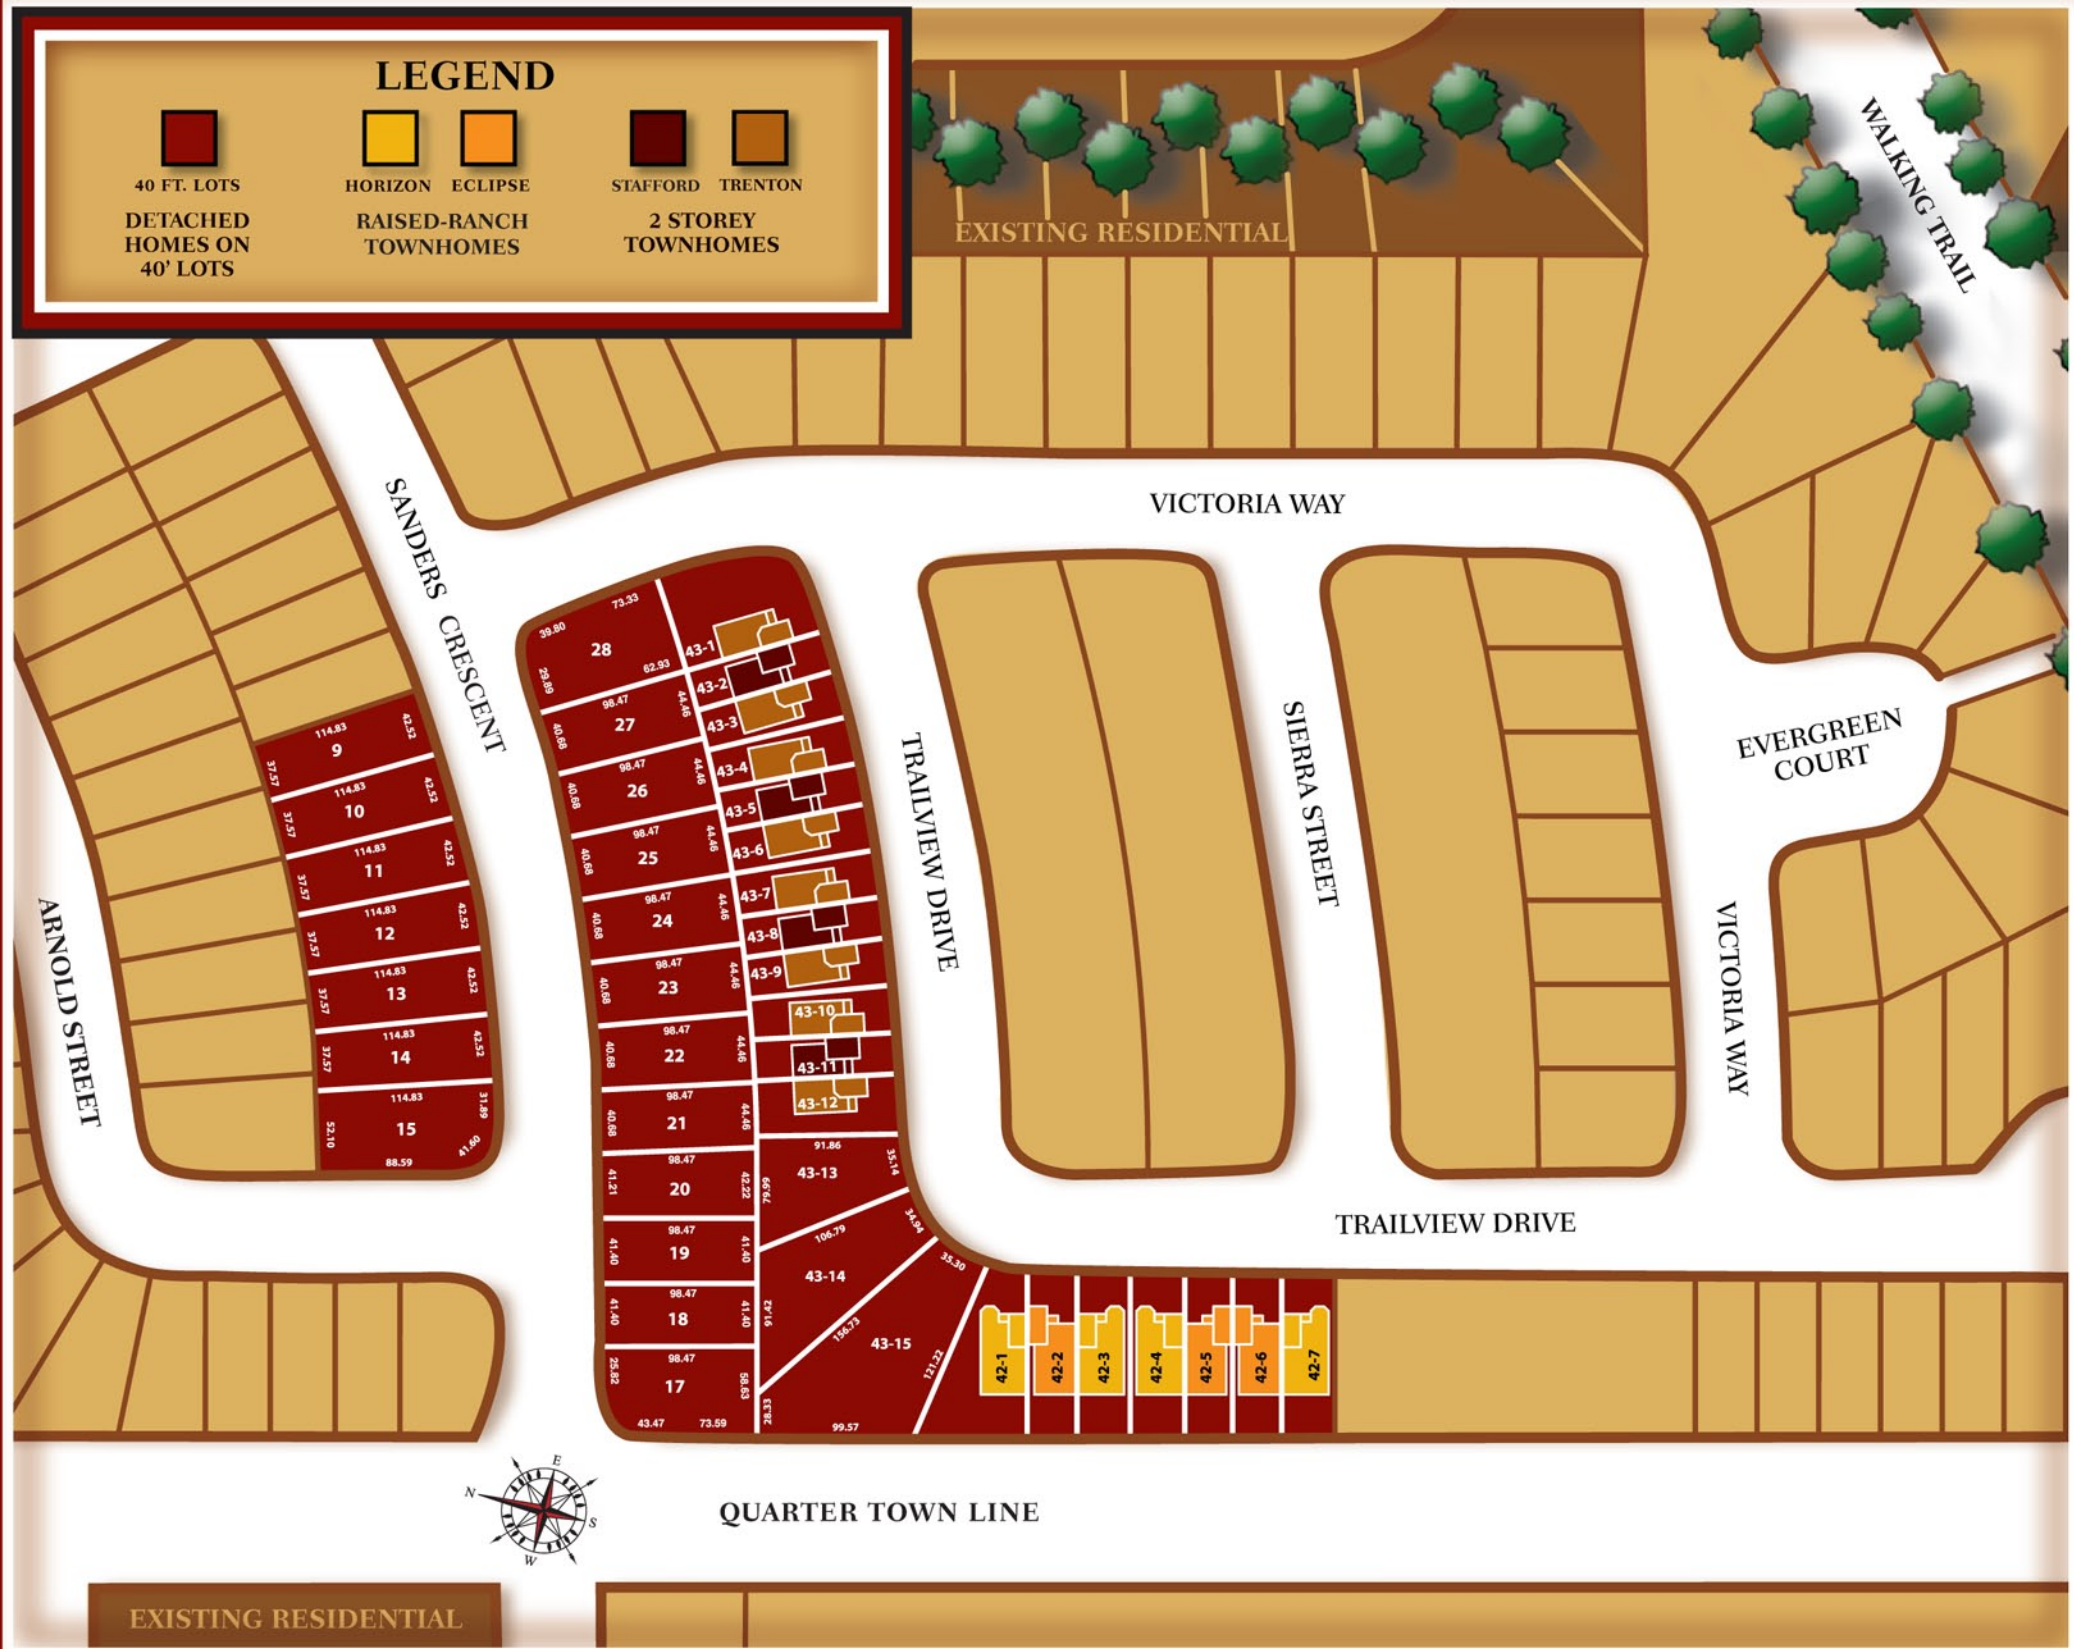

LEGEND

- 
 40 FT. LOTS
 DETACHED
 HOMES ON
 40' LOTS
- 
 HORIZON
 RAISED-RANCH
 TOWNHOMES
- 
 ECLIPSE
 RAISED-RANCH
 TOWNHOMES
- 
 STAFFORD
 2 STOREY
 TOWNHOMES
- 
 TRENTON
 2 STOREY
 TOWNHOMES

All lot renderings are artist's concepts and drawing is not to scale. All materials, specifications and lot dimensions are subject to change without notice. E. & O.E.